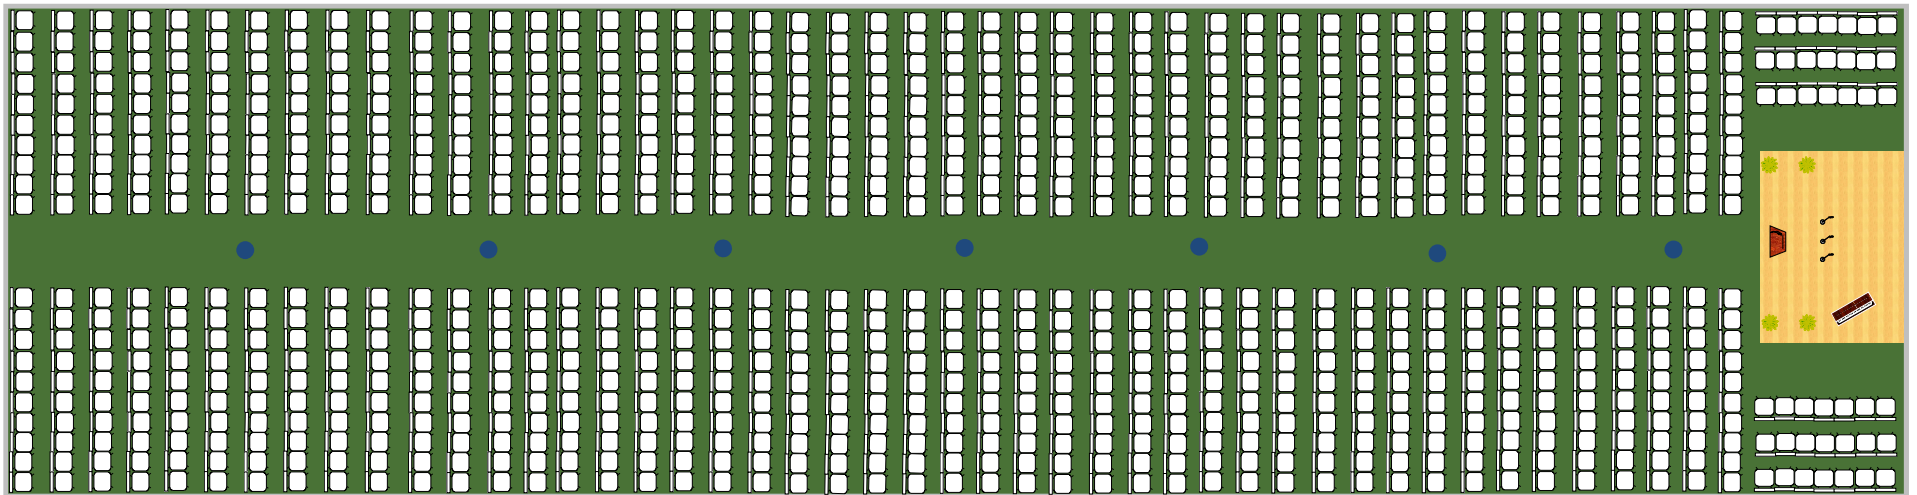

40' x 160' auditorium seating floor plan

● Blue dots = Center pole position
962 Seating capacity with 12' x 16' stage shown
1067 maximum seating capacity without stage